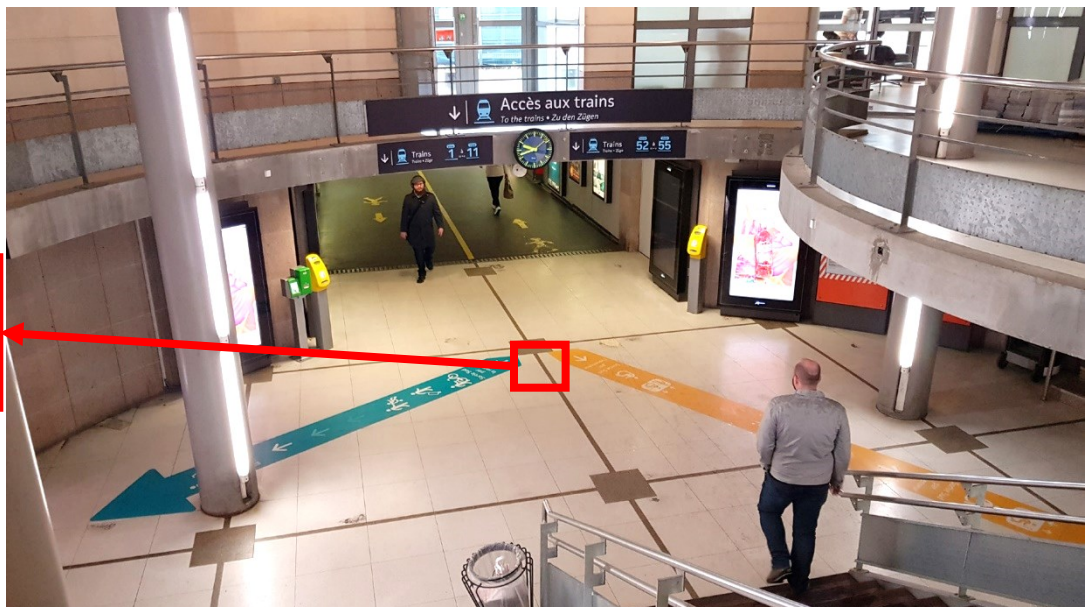

NANTES « SNCF » TRAIN STATION – Sortie SUD (South station Exit)

**Schedule of departure WEDNESDAY 12 JUNE:
12:15 – 14:15 – 16:15 – 18:15 – 20:15**

✚ The buses will be located by the Mercure Hotel car park, Gare SUD (South Station)

**EFPRA BUSES
DEPARTURE**

✚ A hostess will be at the South Station Exit - Cité des Congrès lower level with an EFPRA sign

**EFPRA
HOSTESS
MEETING POINT**

La Baule
June 12th - June 15th 2019